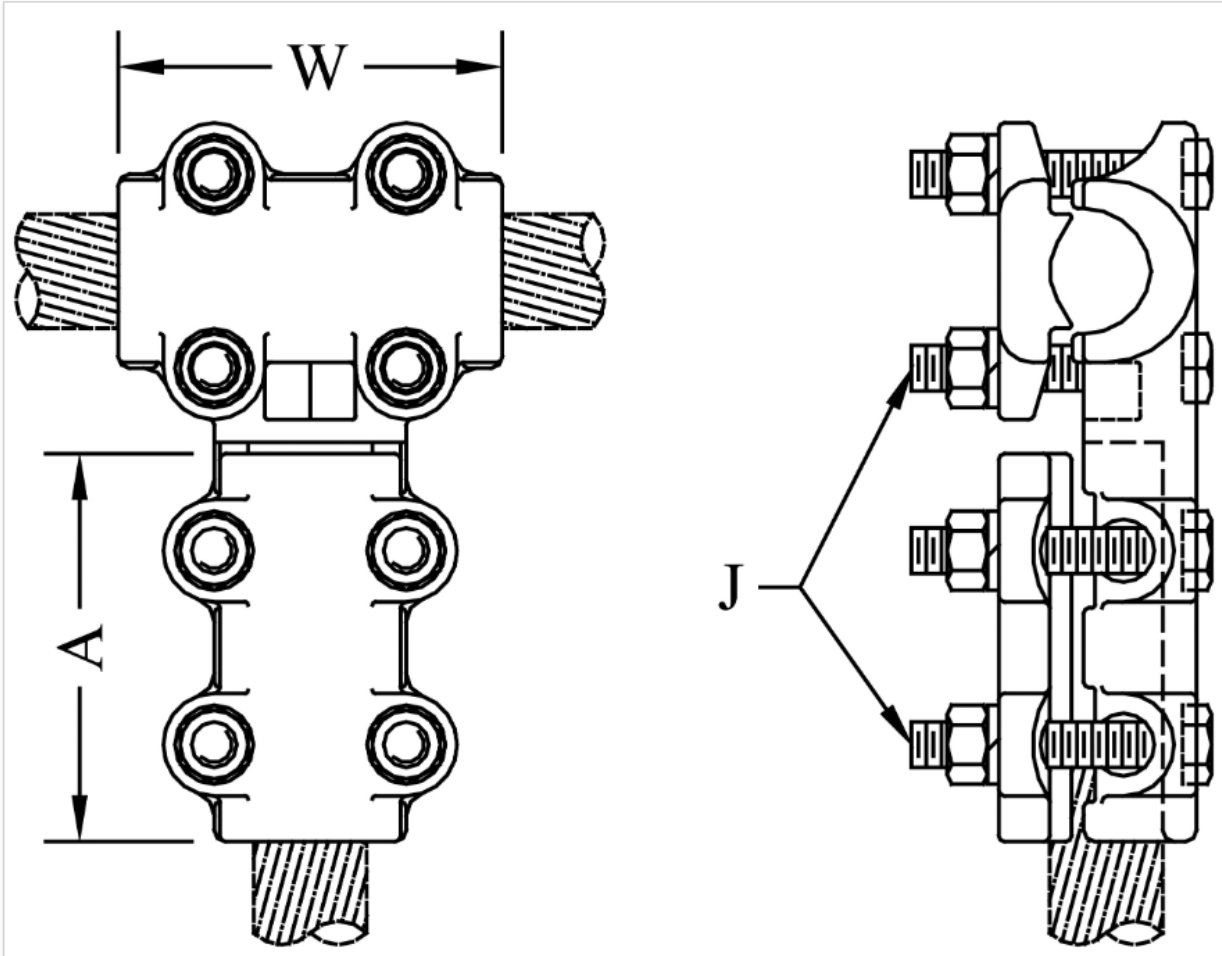

Type: ACRCT

[Download Install Guide](#)

Straight Bolted Cable Main to Cable Tap

[Print This Page](#)

[Download As PDF](#)

Catalog Number	Main AAC	Main ACSR	Tap AAC	Tap ACSR	A	W	J	Wt
ACRCT-3939	900-1300 MCM	715-1113 MCM	900-1300 MCM	715-1113 MCM	4-1/4	3-1/4	1/2	3