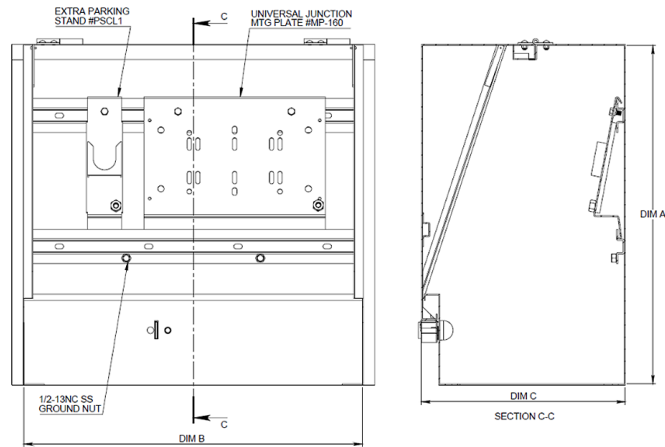

Part Number: APS303018-AC

Catalog Number	Rating	Height Dim A (in)	Width Dim B (in)	Depth Dim C (in)	Back Plates	Suffix Code for optional Junctions
200 AMP Color Green 30 inches high 30 inches long 18 inches deep						
APS303018	15kV	30	30	18	Not Included	W = 200 AMP 3 point 15kV
APS303018-AC	15kV	30	30	18	One separate center position parking stand and one backplate	X = 200 AMP 4 point 15kV
APS303018-AD	15kV	30	30	18	One separate center position parking stand and one backplate with built-in parking stand	Y - 200 AMP 3 point 25kV
APS303018-BD	15kV	30	30	18	One separate bottom position parking stand and one backplate	Z = 200 AMP 4 point 25kV